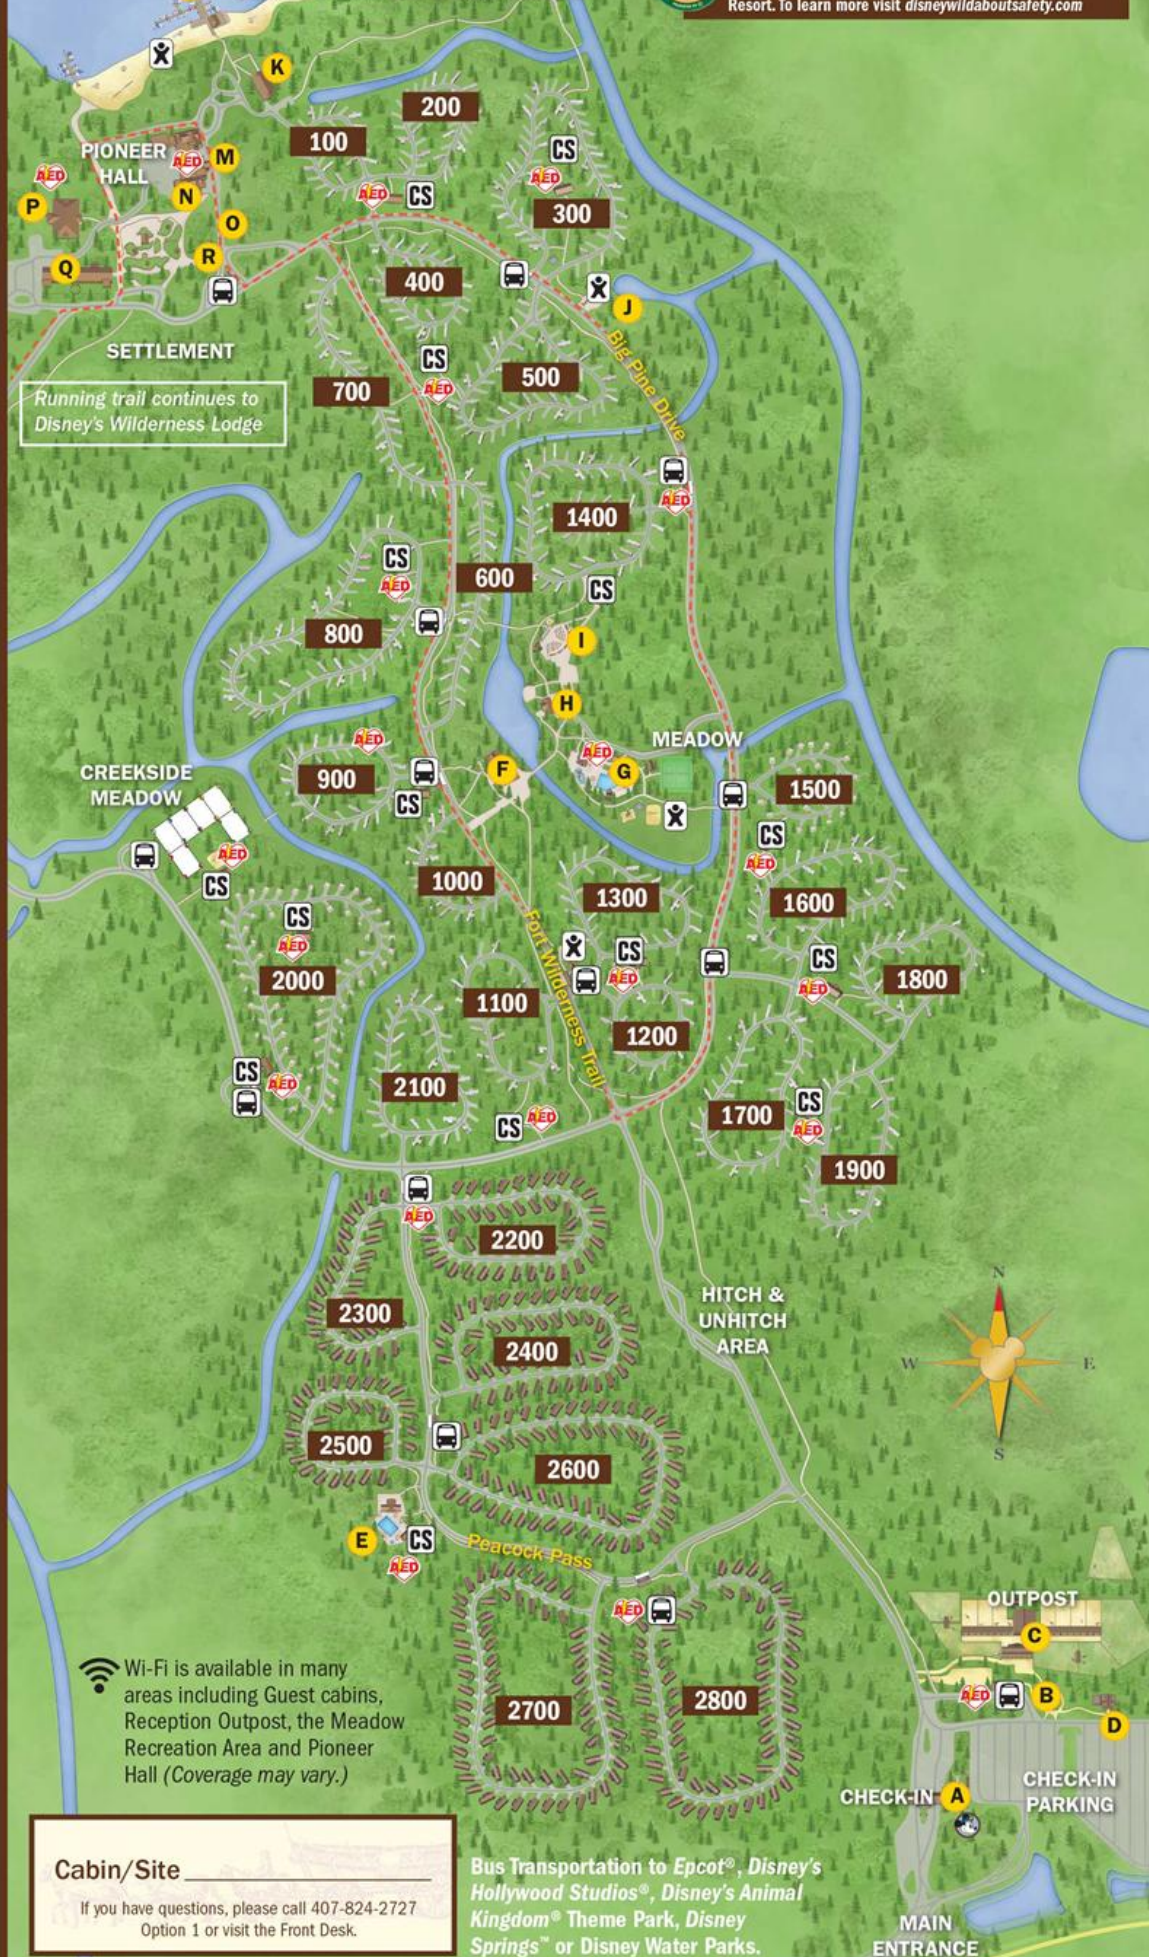

- A Reception Outpost**  
Lobby/Concierge  
Golf Cart Rentals
- B Outpost Depot**  
Buses to Settlement Depot  
and Theme Parks
- C Trail Blaze Corral**
- D Horseback Trail Ride**
- E Wilderness Swimmin' Pool**
- F Meadow Trading Post**
- G Chip 'N' Dale Sing Along Area**  
Meadow Pool  
Meadow Snack Bar  
Daniel Boone's Wilderness Arcade  
Tennis Courts
- H Bike Barn**  
Fort Wilderness Archery Experience  
Segway Tour Check-In
- I Campfire Area**  
Chuck Wagon
- J Waggin' Trails Dog Park**
- K Settlement Trading Post**
- L Marina/Boat Launch**  
Fishing Excursions  
Watercraft Rentals
- M Disney Vacation Club®  
Information Center**
- N Pioneer Hall**  
Concierge  
Crockett's Tavern  
Trail's End Restaurant  
Hoop-Dee-Do Musical Revue  
Davy Crockett's Wilderness Arcade
- O Horse-Drawn Excursions**
- P Mickey's Backyard BBQ**
- Q Tri-Circle-D Ranch**  
Horse Barn  
Pony Rides
- R Settlement Depot**  
Buses to Outpost Depot

- Bus Stop
- Disney's Magical Express Bus Stop
- Automated External Defibrillators
- Comfort Stations  
Laundry  
Restrooms  
Showers
- Playground
- new balance® RUNNING TRAIL
- Smoking areas located outside of all buildings in marked locations.

Service animal relief areas located in grassy areas adjacent to parking lots.

BOAT TRANSPORTATION TO MAGIC KINGDOM® PARK, DISNEY'S WILDERNESS LODGE AND DISNEY'S CONTEMPORARY RESORT

Timon and Pumbaa from "The Lion King" are part of our problem-free safety philosophy. Keep an eye out for their safety reminders throughout the Walt Disney World® Resort. To learn more visit [disneywildaboutsafety.com](http://disneywildaboutsafety.com)

**Cabin/Site** \_\_\_\_\_

If you have questions, please call 407-824-2727 Option 1 or visit the Front Desk.

Bus Transportation to Epcot®, Disney's Hollywood Studios®, Disney's Animal Kingdom® Theme Park, Disney Springs™ or Disney Water Parks.