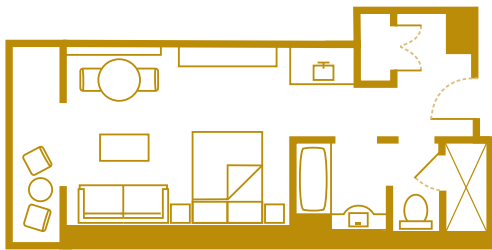

One Bedroom Villa at Disney's Riviera Resort

Typical Deluxe Studio, approx. 423 sq. ft.  
Accommodates up to four Guests, plus one child under age 3 in a crib.

Promenade (concept art)

Artist Rendering - Proposed.  
Projected to Open Fall 2019  
© Disney